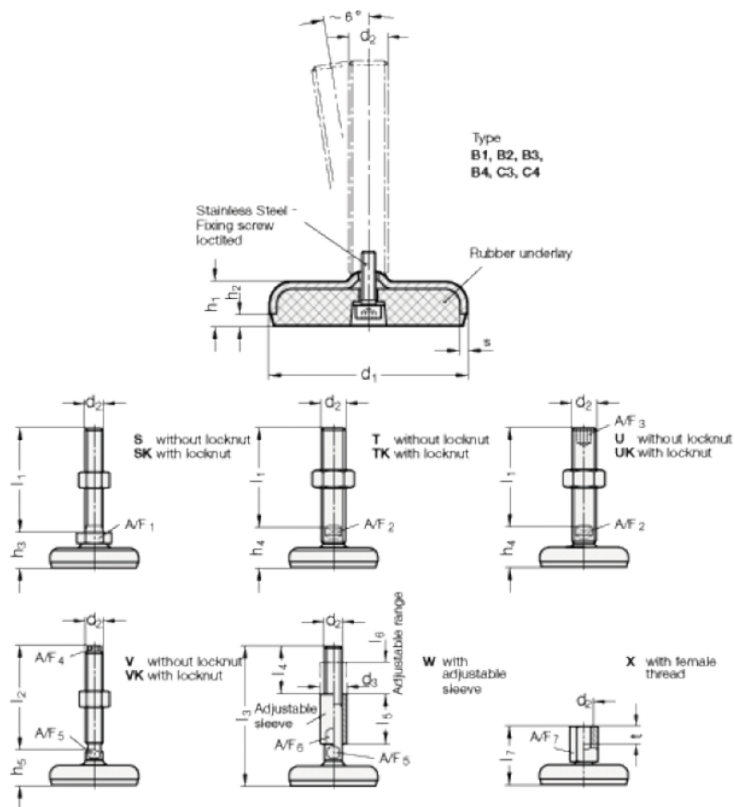

Article number: 2031100M842C4X

Description:

GN 31-100-M8-42-C4-X

Note:

X With female thread, External hexagon

Measures

A/F7	=	14
d1	=	100
d2	=	8
h1	=	20
h2	=	6
l7 +4.0/0	=	42
s	=	3
t	=	8